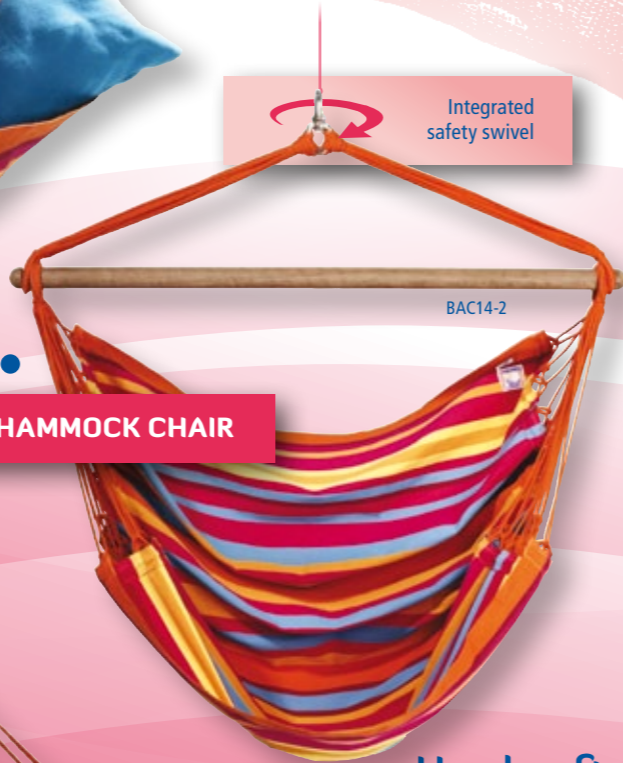

A colour feast from Bahia!

SINGLE HAMMOCK ^{plus}

BAH14-2

Integrated safety swivel

HAMMOCK CHAIR

BAC14-2

DOUBLE ROD HAMMOCK

BAR14-2

Handcrafted in Brazil

		220 x 140 cm	360 cm	~	~	120 kg
		220 x 140 cm	360 cm	~	140 cm	160 kg
		105 x 140 cm	~	155 cm	110 cm	130 kg

Salvador de Bahia, one of the strongholds of Brazilian carnival and former capital of Brazil gave this product line its name. Get whisked away to the dancing city with Baiana. Baiana – your very own, unique piece of the South American zest for life!